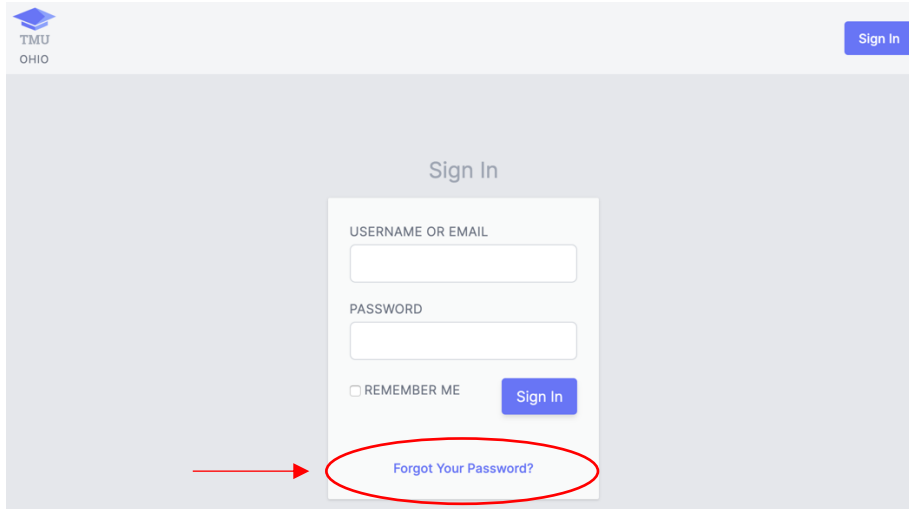

How to Log into the new Ohio TMU© website.

Go to <https://oh.tmuniverse.com> on any web browser.

Click on [Sign in](#) in the top righthand side of your screen:

If you have not logged in you can use the [Forgot Your Password?](#) Link