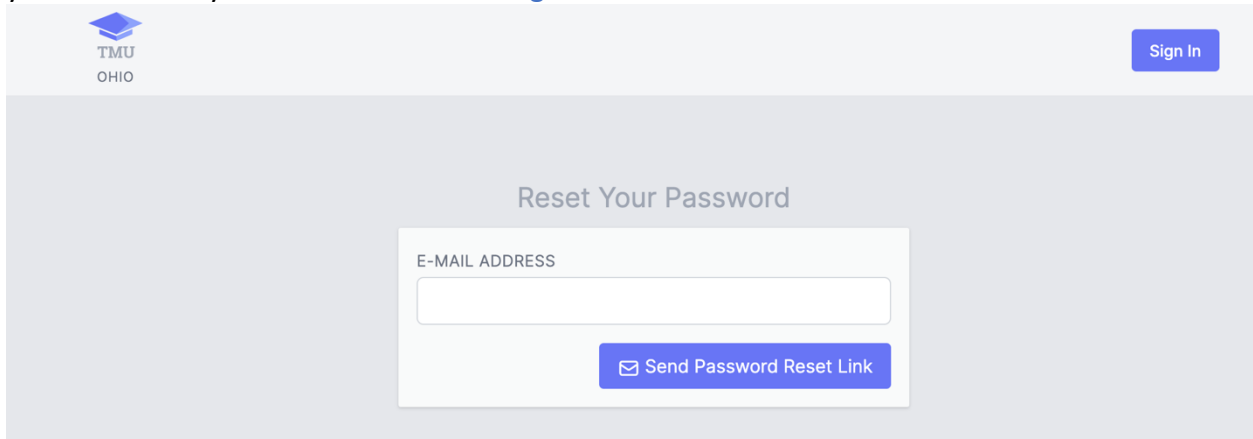

Then check your e-mail, for the resent link. Call with questions 1-877-851-2355.