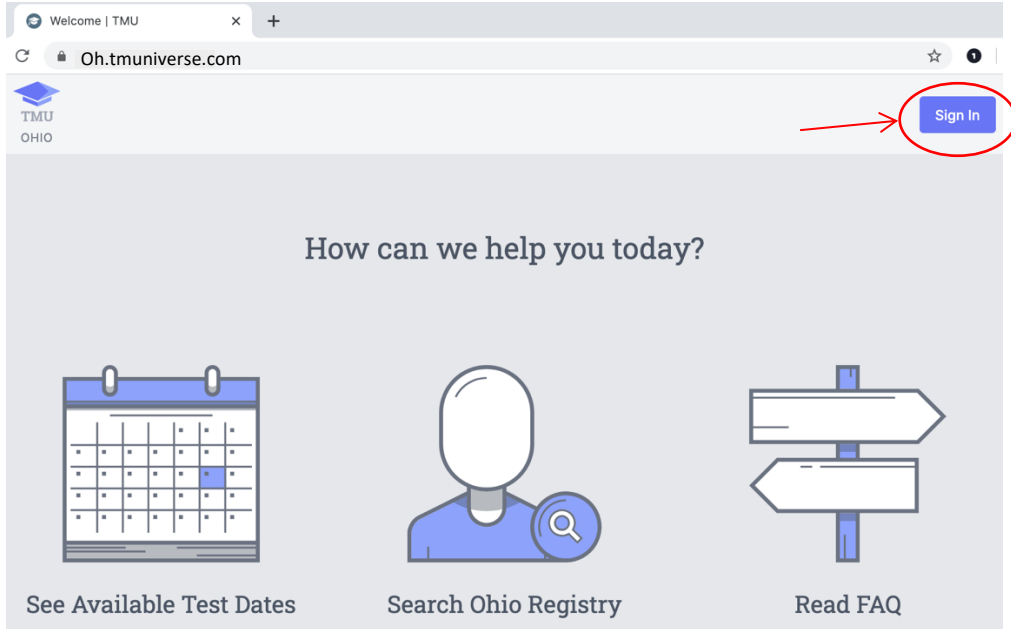

How to Log into the new Ohio TMU© website.

Go to <https://oh.tmuniverse.com> on any web browser.

Click on [Sign in](#) in the top righthand side of your screen:

If you have not logged in you can use the [Forgot Your Password?](#) Link